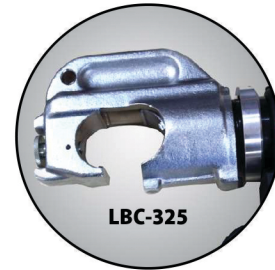

Battery Powered Crimper

Series : LBC

LBC-185

LBC-325

- Battery Operated crimpers are with 180 degree swivel head.
- Automatic release, when max. force is attained.
- All models are supplied with one Battery, Charger kit, Dies and Carry case.
- Compact and light weight design.

Model	Out Put Capacity (Tons)	Hexagonal Size (mm ²)	Power	Dimension LxHxW (mm)	Weight (Kg)
LBC-185	6	10 - 185	18 VDC	280x270x75	4.2
LBC-240	6	10 - 240	18 VDC	380x270x75	7.5
LBC-325	12	35 - 400	18 VDC	435x270x80	7.5
LBC-630	12	35 - 630	18 VDC	435x270x80	8.0